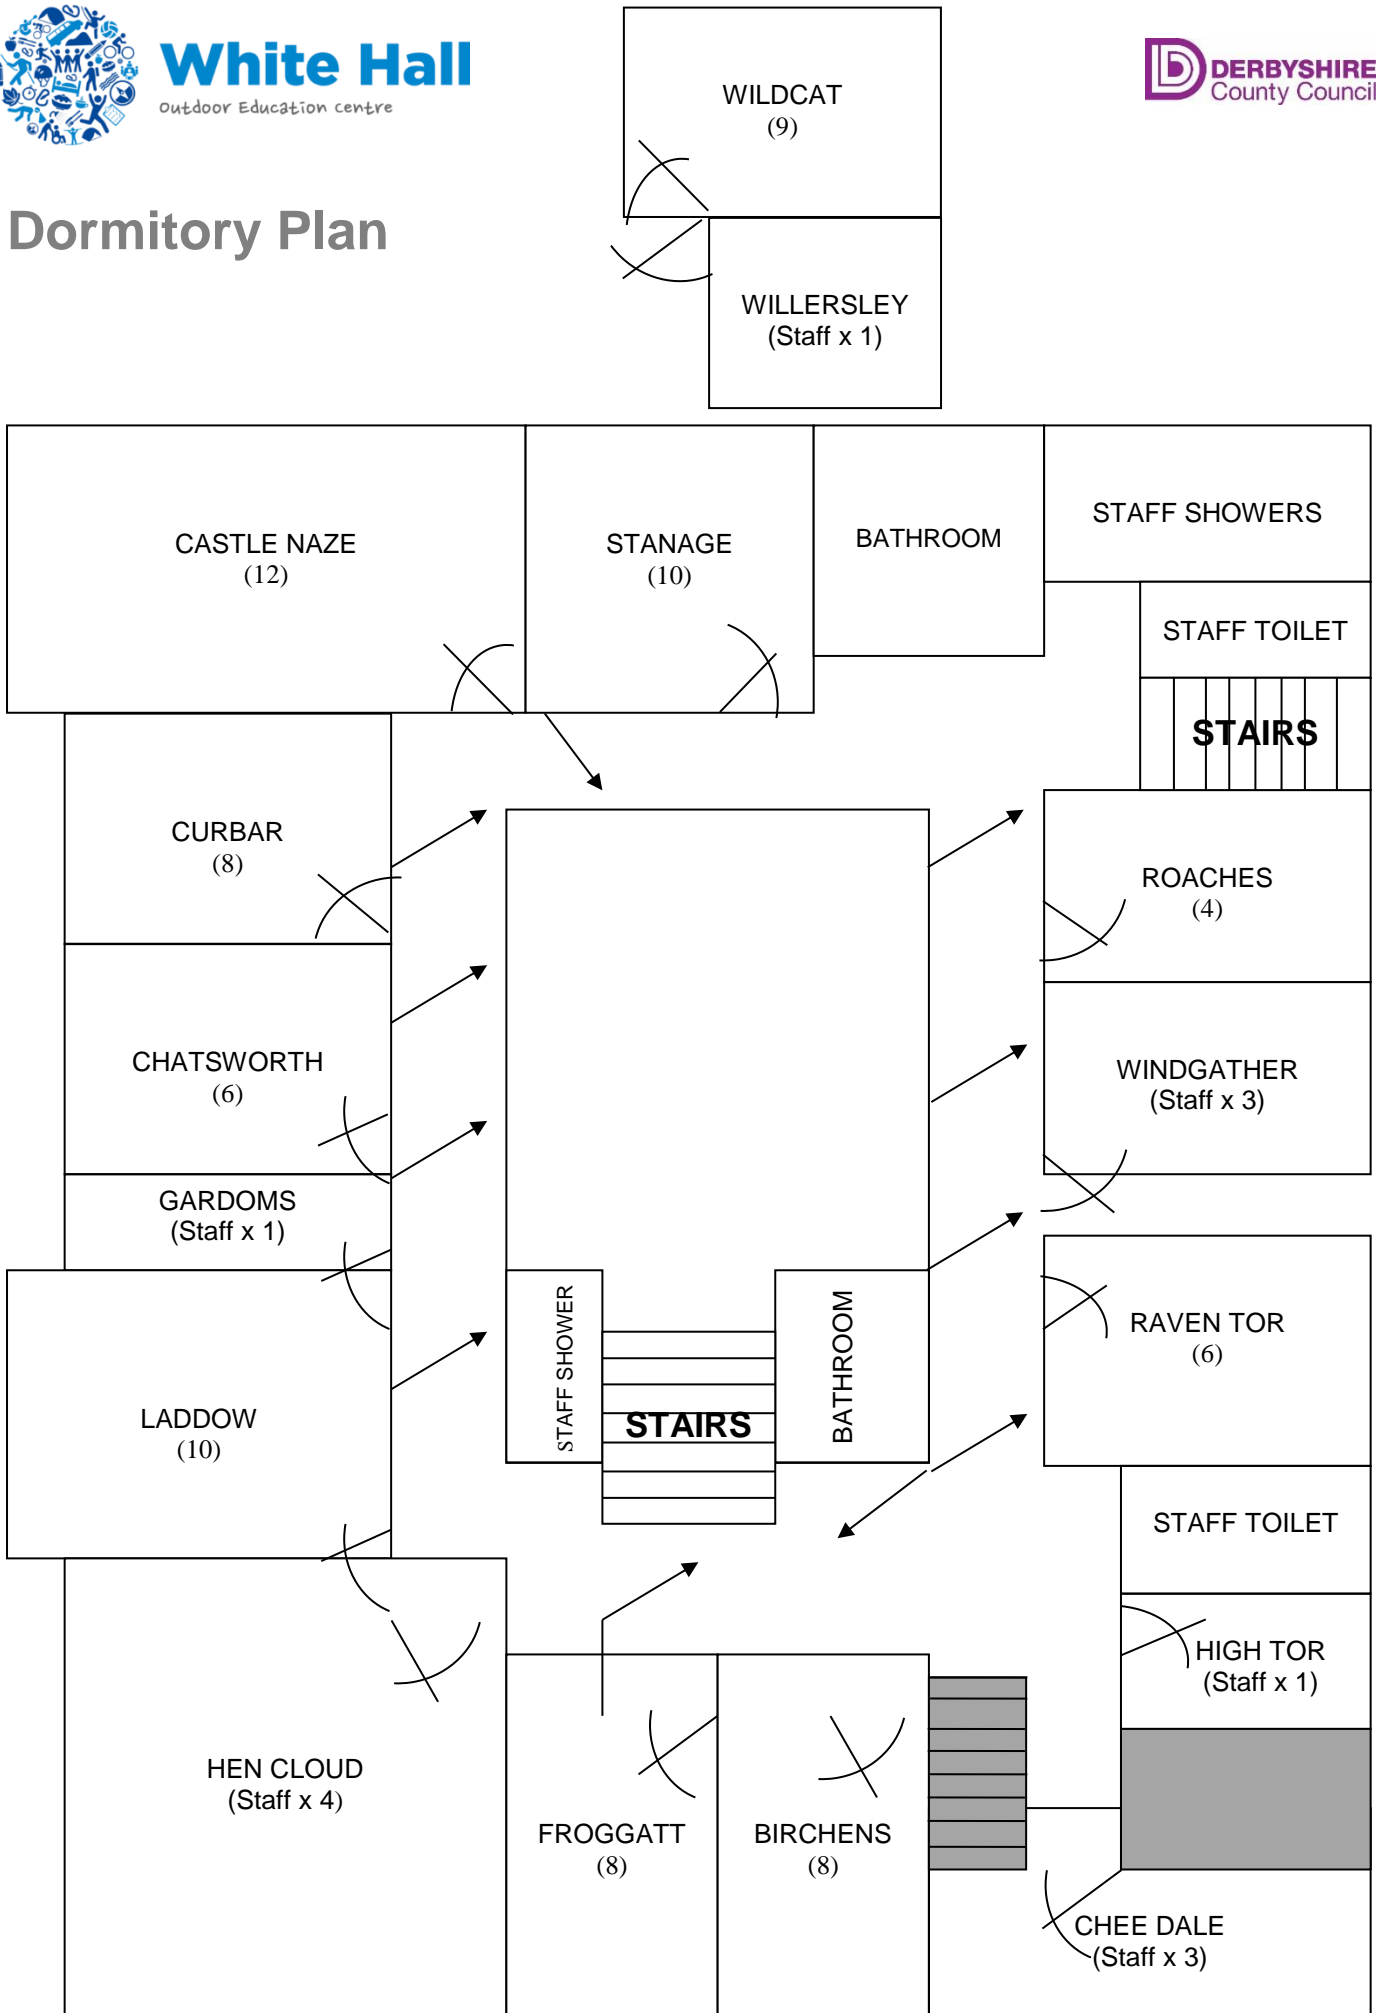

Dormitory Plan

Dormitory List	
Roaches (4)	Gardoms (staff x 1)
	Chatsworth (6)
Windgather (staff x3)	
Raventor (6)	Curbar (8)
High Tor (staff x 1)	
Cheedale (staff x 3)	Castle Naze (12)
Birchens (8)	
Froggatt (8)	Stanage (10)
Hen Cloud (staff x 4)	
	Wildcat (9)
Laddow (10)	
	Willersley (staff x 1)